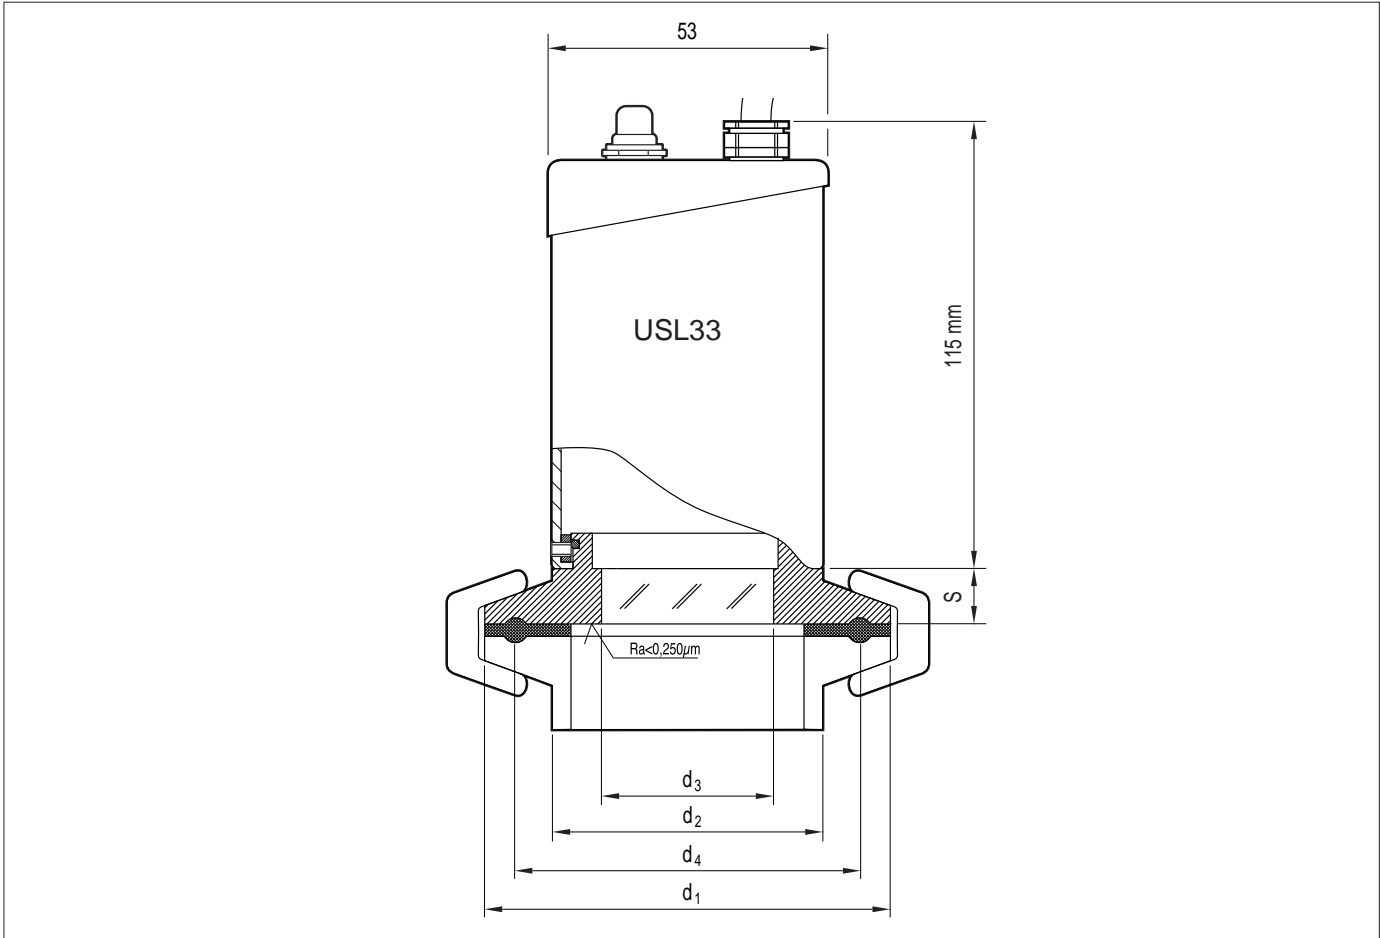

METAGLAS®

Sanitary MetaClamp & USL33 Luminaire (non Ex) Type 80.USL33

Data sheet VM6.02

Application:

Extremely compact unit combining the popular Lumiglas USL-33 light with the proven MetaClamp® sanitary mounting system. This compact combination can be mounted directly to any vessel or pipeline and provides up to 50 watts of intense glare free illumination through a Metaglas safety glass lens. Lights are available with an optional push button momentary on/off switch.

Material Certificates:

Certificate of Conformity to EN 10204-3.1B (or 3.1A at extra cost).

Ring Materials:

Duplex Stainless Steel (1.4462)
Hastelloy C-4 (2.4610)
Hastelloy C-22 (2.4602)

Light

Supply	Output	Built in Push button
12V, 24V or 120V AC/DC	20W	With or without
12V, 24V AC/DC	50W	With
120V AC	50W	With or without

Housing: Stainless steel 1.4301

Power cable: 3m

Bulb life: 2000 hours

Dust and water-jet proof to IP65 & EN60 529/DIN VDE 0470 part 1.

Sanitary MetaClamp & USL33 Luminaire (non Ex)

Type 80.USL33

Standard tube OD		d1	d2	d3	d4	S	Max. operating pressure (bar)
DN (mm)	DN (inch)						
25/32/40	1"/1 1/2"	50.5	41	25	43.5	7	16
50	2"	64	52	30	56.5	7	16
65	3"	91	76	35	83.5	10	10
80 *	3 1/2" *	106	90	35	97	10	10

08/2001

All dimensions in mm unless otherwise stated
Subject to change without notice